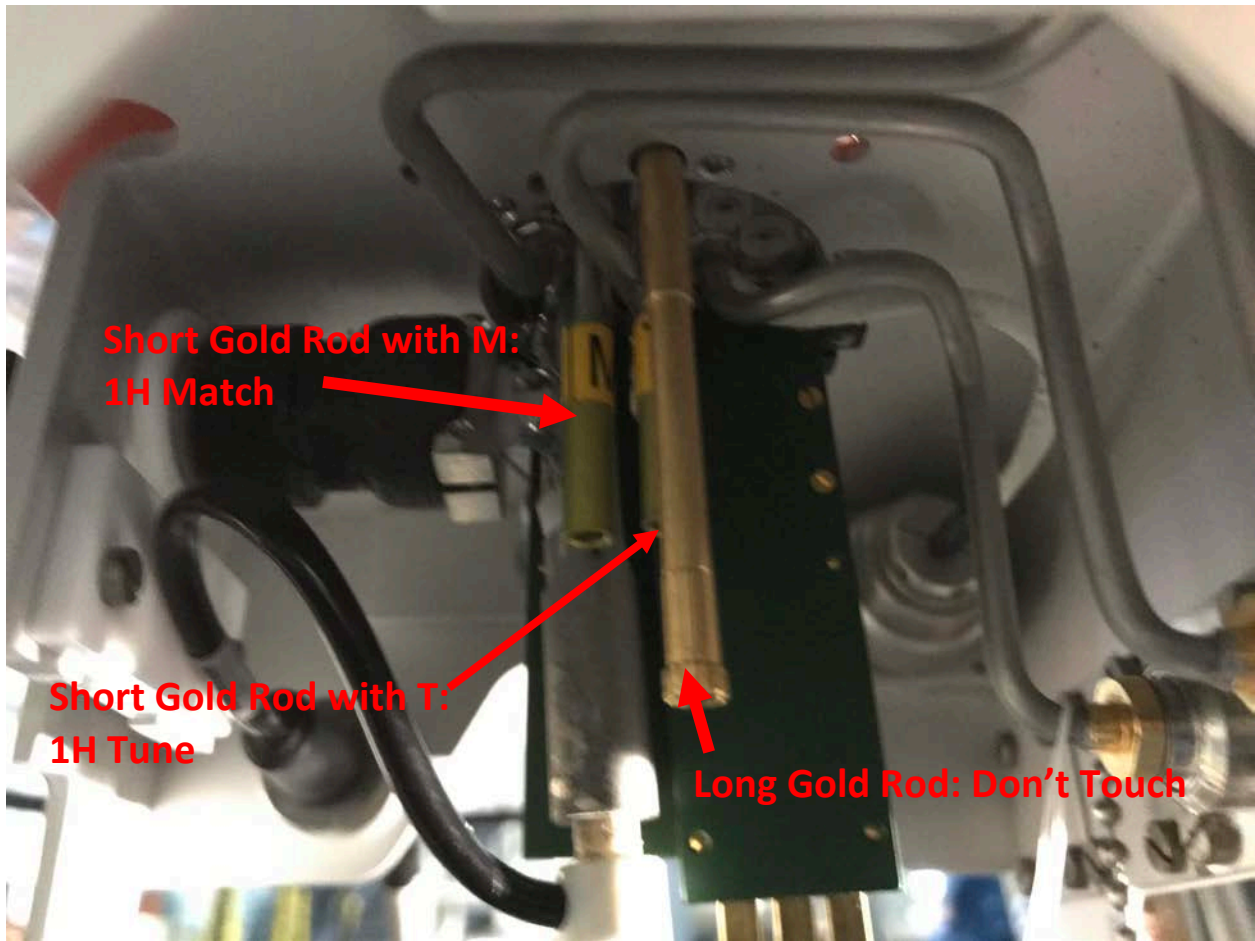

# AV500\_BBO\_1H\_Tune/Match

Please use the following tool to tune 1H